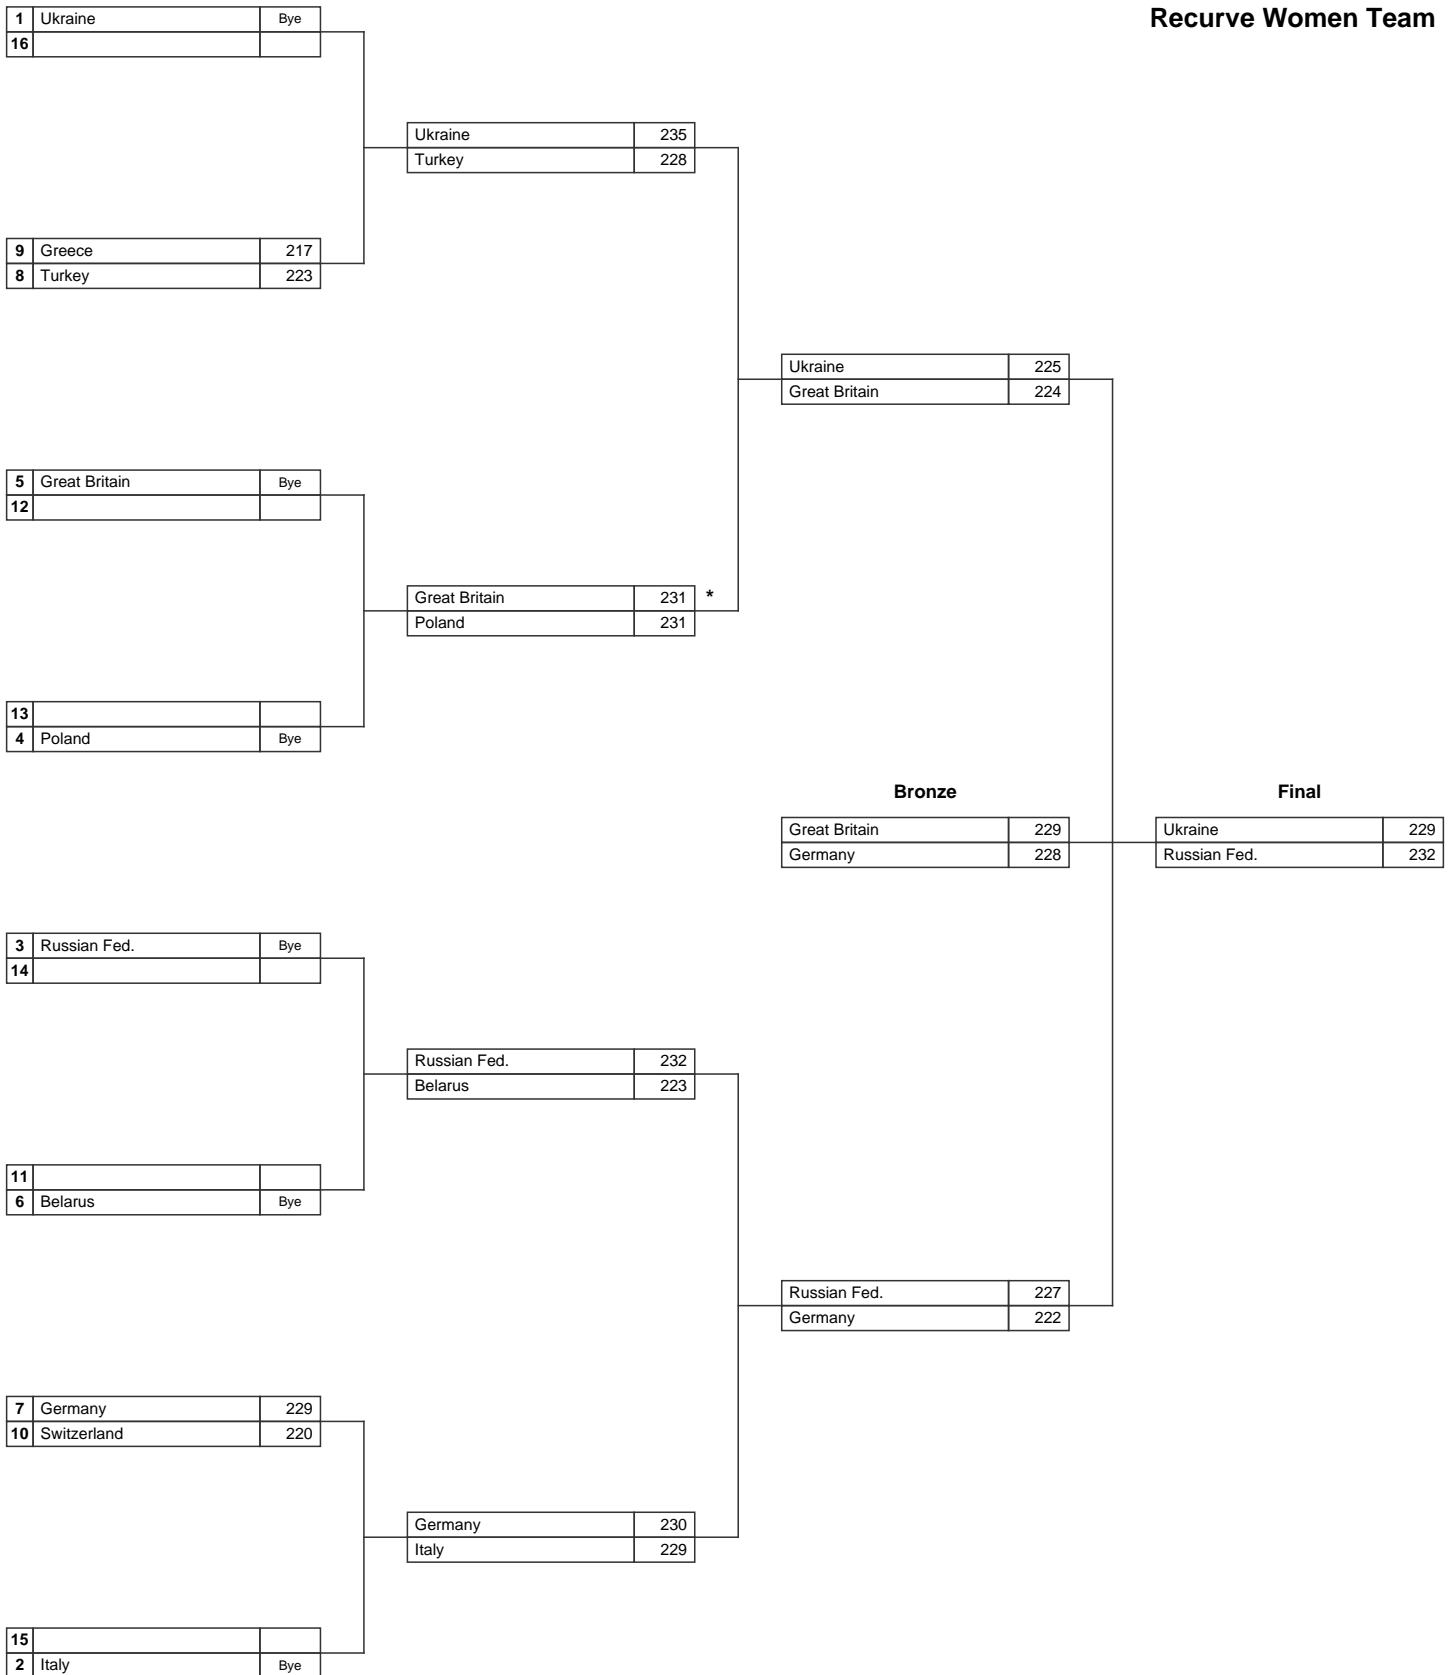

XI European and Mediterranean Indoor Archery Championship

European and Mediterranean Archery Union (EMAU)
Torino (Italy), From 03-03-2008 to 08-03-2008

Recurve Women Team

XI European and Mediterranean Indoor Archery Championship

European and Mediterranean Archery Union (EMAU)
Torino (Italy), From 03-03-2008 to 08-03-2008

Recurve Women Team

Pos.	Country	Qual.	1/8	1/4	1/2	Final
1	RUS Russian Fed.	1.726-03	Bye	232	227	232
2	UKR Ukraine	1.741-01	Bye	235	225	229
3	GBR Great Britain	1.709-05	Bye	231	224	229
4	GER Germany	1.693-07	229	230	222	228
5	POL Poland	1.713-04	Bye	231		
6	ITA Italy	1.741-02	Bye	229		
7	TUR Turkey	1.674-08	223	228		
8	BLR Belarus	1.704-06	Bye	223		
9	SUI Switzerland	1.647-10	220			
10	GRE Greece	1.666-09	217			