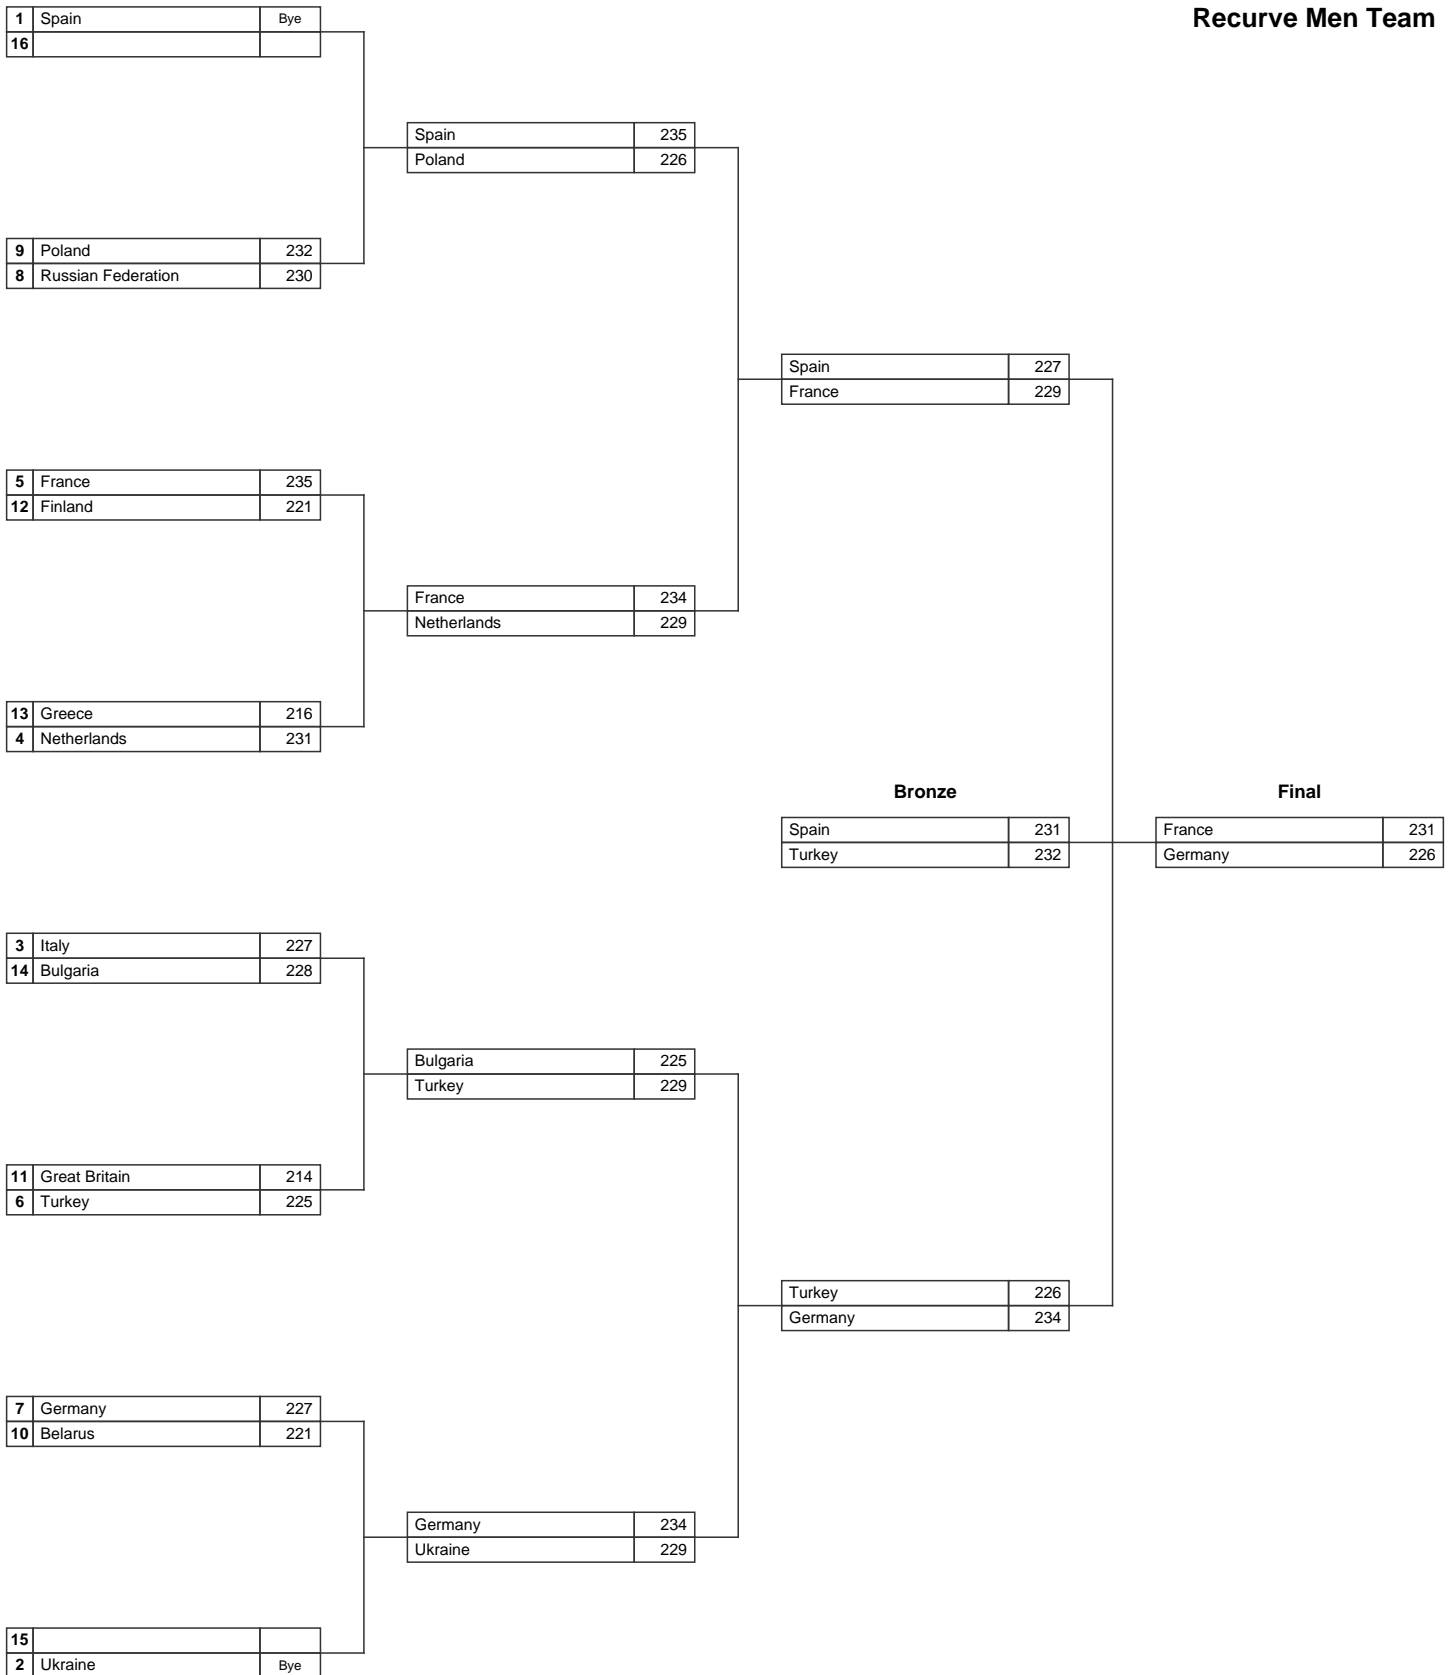

XI European and Mediterranean Indoor Archery Championship

European and Mediterranean Archery Union (EMAU)
Torino (Italy), From 03-03-2008 to 08-03-2008

Recurve Men Team

XI European and Mediterranean Indoor Archery Championship

European and Mediterranean Archery Union (EMAU)

Torino (Italy), From 03-03-2008 to 08-03-2008

Recurve Men Team

Pos.	Country	Qual.	1/8	1/4	1/2	Final
1	FRA France	1.728-05	235	234	229	231
2	GER Germany	1.727-07	227	234	234	226
3	TUR Turkey	1.728-06	225	229	226	232
4	ESP Spain	1.741-01	Bye	235	227	231
5	UKR Ukraine	1.741-02	Bye	229		
	NED Netherlands	1.735-04	231	229		
7	POL Poland	1.720-09	232	226		
8	BUL Bulgaria	1.671-14	228	225		
9	RUS Russian Federation	1.724-08	230			
10	ITA Italy	1.741-03	227			
11	BLR Belarus	1.718-10	221			
	FIN Finland	1.693-12	221			
13	GRE Greece	1.672-13	216			
14	GBR Great Britain	1.711-11	214