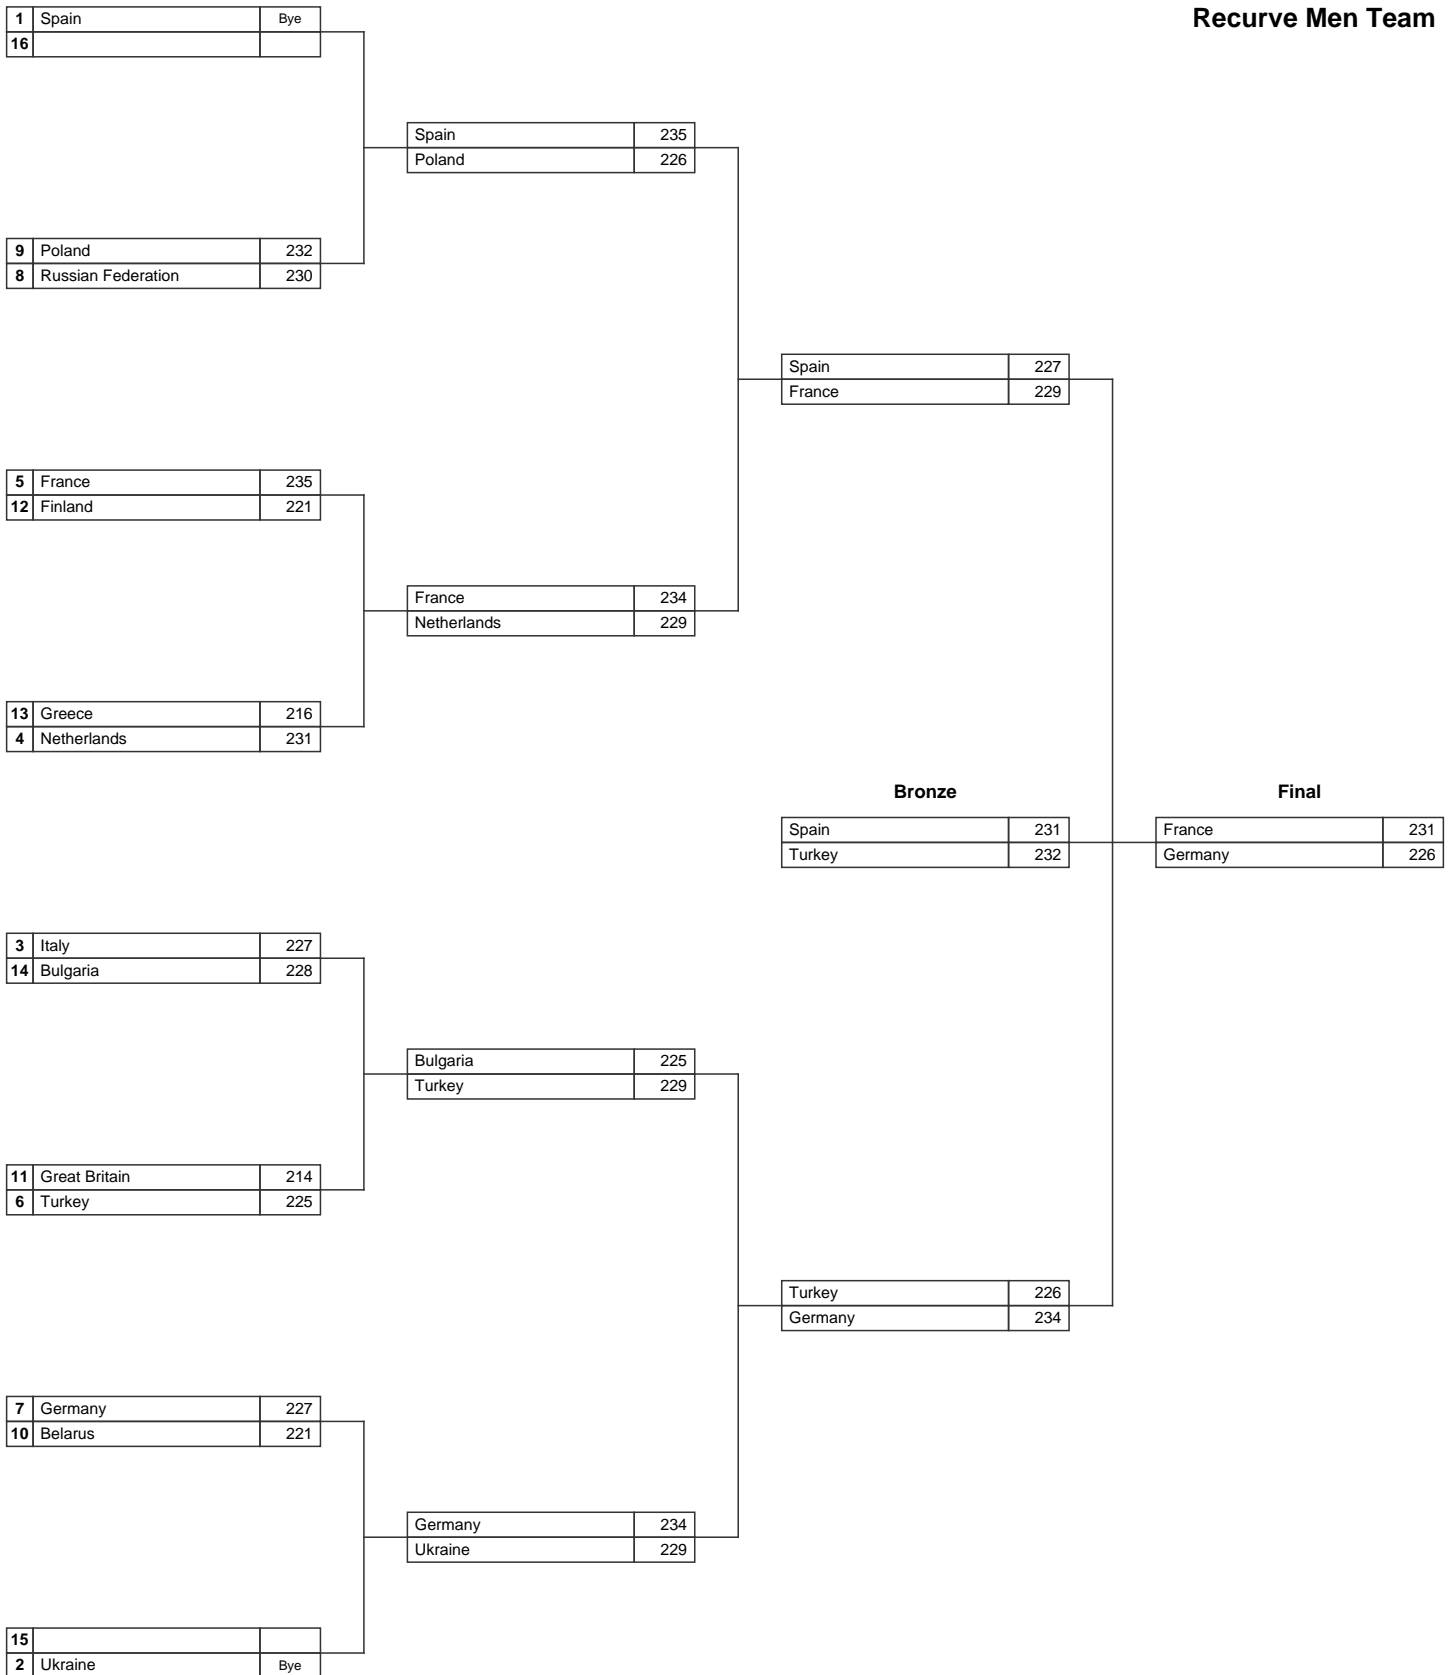

XI European and Mediterranean Indoor Archery Championship

European and Mediterranean Archery Union (EMAU)
Torino (Italy), From 03-03-2008 to 08-03-2008

Recurve Men Team

XI European and Mediterranean Indoor Archery Championship

European and Mediterranean Archery Union (EMAU)

Torino (Italy), From 03-03-2008 to 08-03-2008

Recurve Men Team

Pos.	Country	Qual.	1/8	1/4	1/2	Final
1	FRA France	1.728-05	235	234	229	231
2	GER Germany	1.727-07	227	234	234	226
3	TUR Turkey	1.728-06	225	229	226	232
4	ESP Spain	1.741-01	Bye	235	227	231
5	UKR Ukraine	1.741-02	Bye	229		
	NED Netherlands	1.735-04	231	229		
7	POL Poland	1.720-09	232	226		
8	BUL Bulgaria	1.671-14	228	225		
9	RUS Russian Federation	1.724-08	230			
10	ITA Italy	1.741-03	227			
11	BLR Belarus	1.718-10	221			
	FIN Finland	1.693-12	221			
13	GRE Greece	1.672-13	216			
14	GBR Great Britain	1.711-11	214			