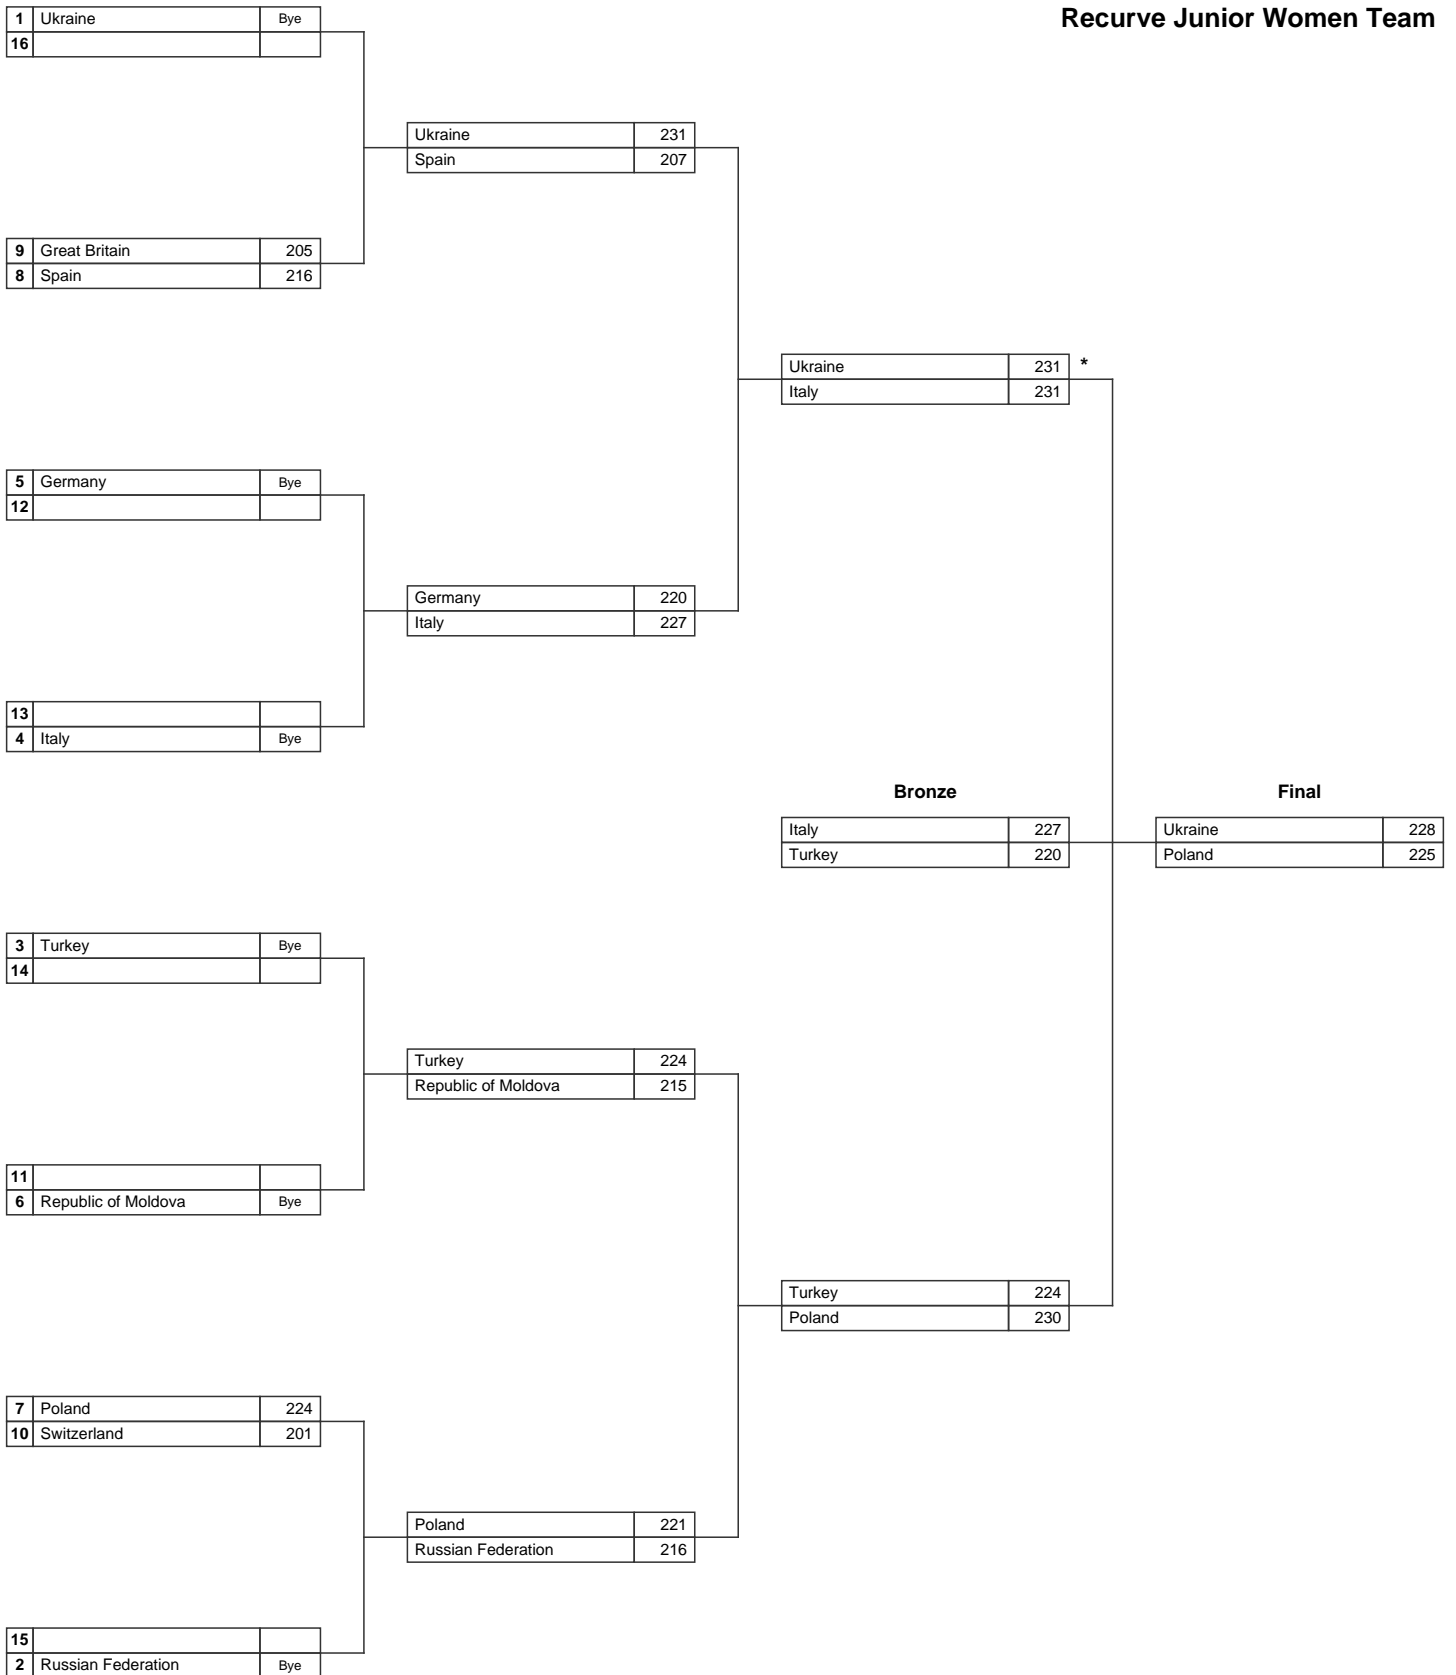

XI European and Mediterranean Indoor Archery Championship

European and Mediterranean Archery Union (EMAU)
Torino (Italy), From 03-03-2008 to 08-03-2008

Recurve Junior Women Team

XI European and Mediterranean Indoor Archery Championship

European and Mediterranean Archery Union (EMAU)

Torino (Italy), From 03-03-2008 to 08-03-2008

Recurve Junior Women Team

Pos.	Country	Qual.	1/8	1/4	1/2	Final
1	UKR Ukraine	1.696-01	Bye	231	231	228
2	POL Poland	1.645-07	224	221	230	225
3	ITA Italy	1.672-04	Bye	227	231	227
4	TUR Turkey	1.675-03	Bye	224	224	220
5	GER Germany	1.670-05	Bye	220		
6	RUS Russian Federation	1.689-02	Bye	216		
7	MDA Republic of Moldova	1.662-06	Bye	215		
8	ESP Spain	1.634-08	216	207		
9	GBR Great Britain	1.553-09	205			
10	SUI Switzerland	1.521-10	201			