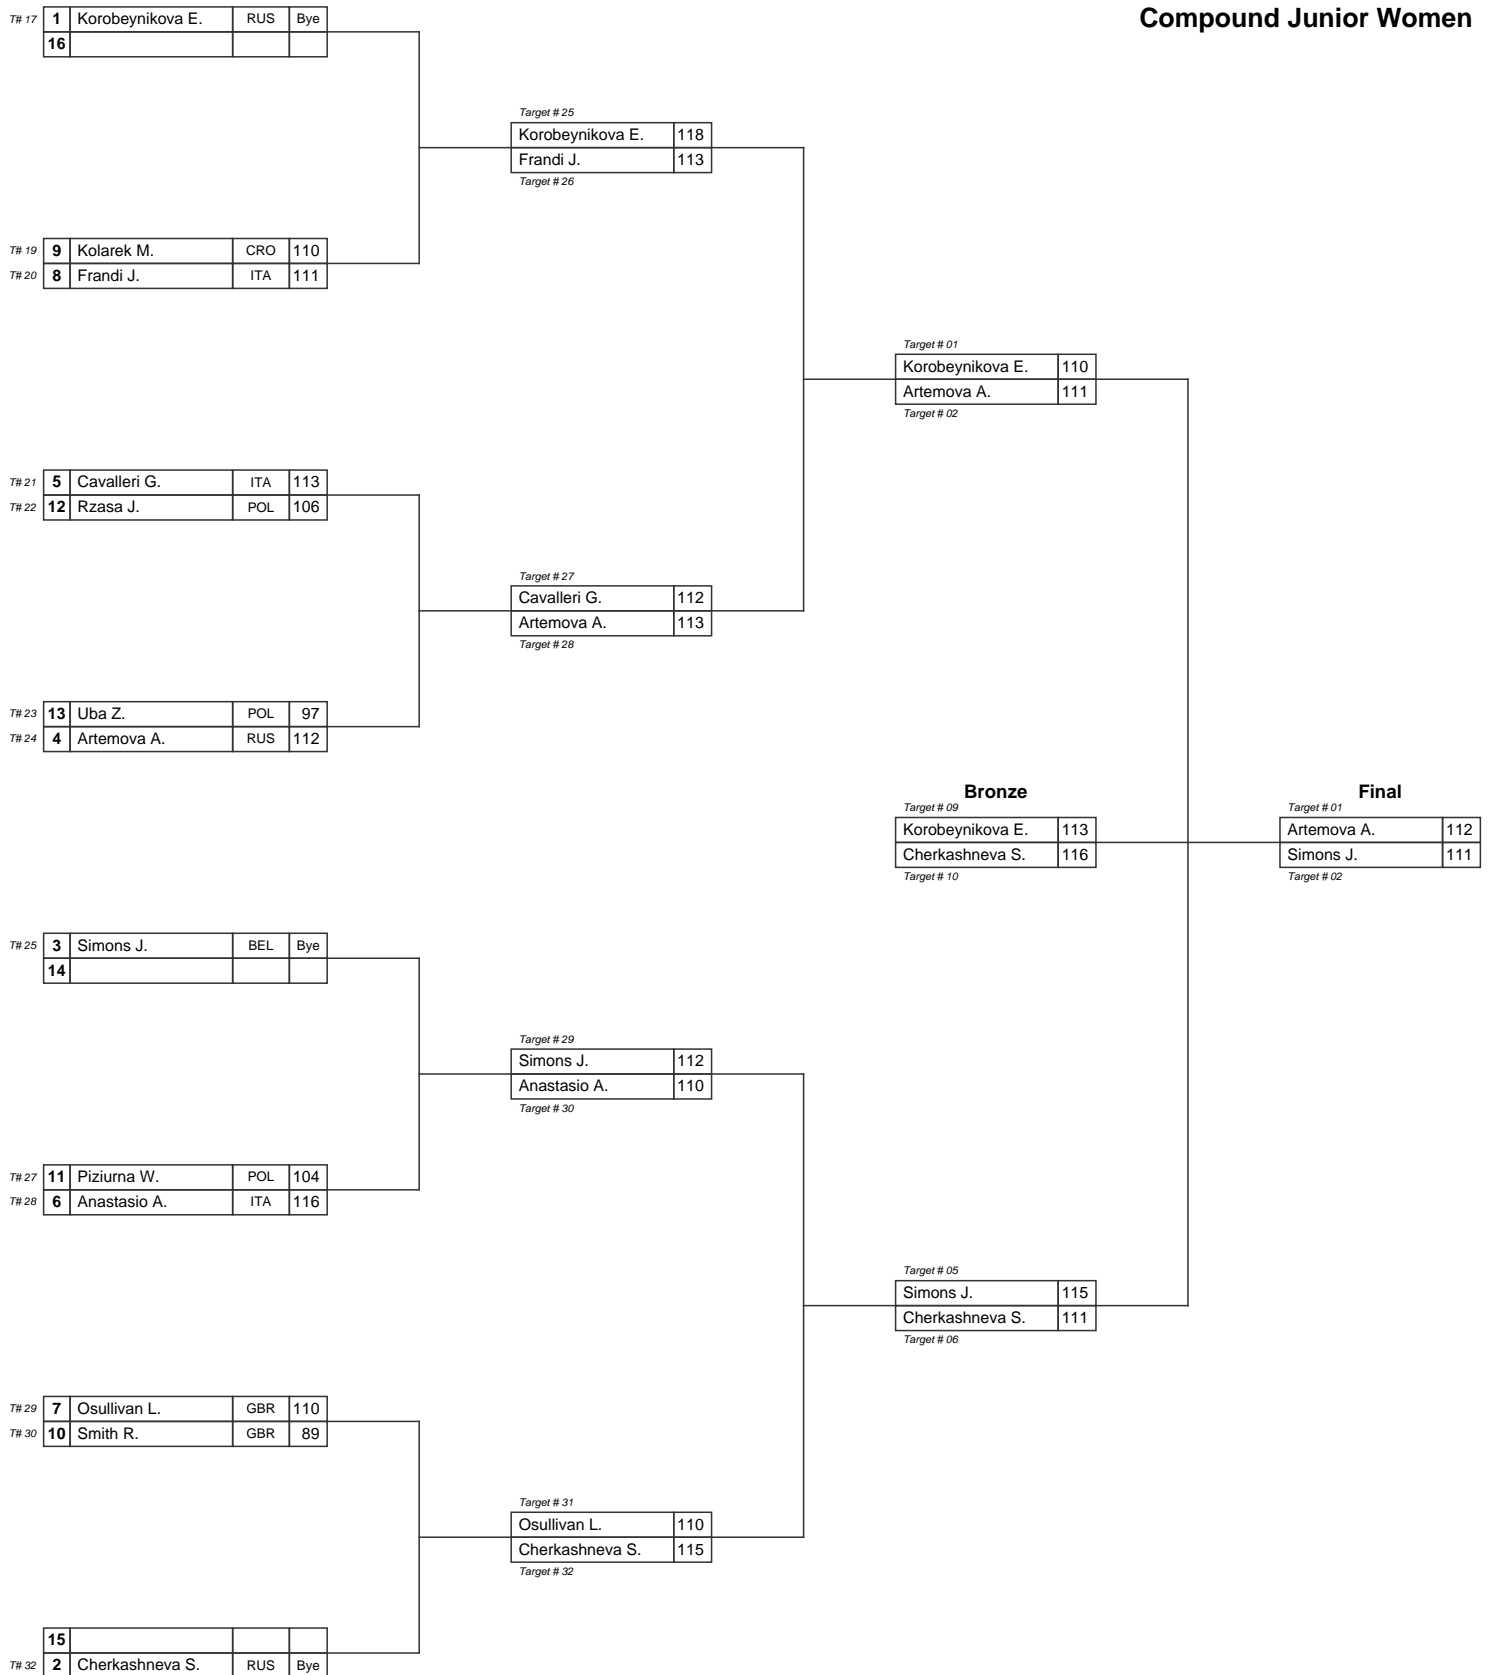

XI European and Mediterranean Indoor Archery Championship

European and Mediterranean Archery Union (EMAU)
Torino (Italy), From 03-03-2008 to 08-03-2008

Compound Junior Women

XI European and Mediterranean Indoor Archery Championship

European and Mediterranean Archery Union (EMAU)

Torino (Italy), From 03-03-2008 to 08-03-2008

Recurve Men									
Pos.	Athlete	Country	Qual.	1/16	1/8	1/4	1/2	Final	
1	Gializzo Marco	ITA Italy	589-02	117	117	118	120	119	
2	Badenov Bair	RUS Russian Federation	585-04	114	115	116	118	118	
3	Drutsul Oleksandr	UKR Ukraine	577-17	118	119	119	117	117	
4	Van Den Bogaart Hennie	NED Netherlands	583-06	119	117	115	117	113	
5	Pigeaud Damien	FRA France	575-23	115	116	117			
6	Dornhofer Heribert	AUT Austria	572-28	115	117	115			
	Floto Florian	GER Germany	574-24	117	115	115			
8	Custers Pieter	NED Netherlands	570-30	117	116	111			
9	Morillo Prats Daniel	ESP Spain	579-11	117	116				
	Van Alten Wietse	NED Netherlands	582-07	116	116				
11	Ruban Viktor	UKR Ukraine	589-01	119	115				
	Pearl Michael	GBR Great Britain	578-14	118	115				
13	Tonelli Amedeo	ITA Italy	576-20	116	114				
	Kucukkayalar Tunc	TUR Turkey	574-25	114	114				
	Tesaker Ken Henry	NOR Norway	578-15	113	114				
16	Prylepav Anton	BLR Belarus	579-12	114	113				
17	Tavernier Olivier	FRA France	585-03	117					
18	Riera Mari Raul	ESP Spain	580-09	116					
	Bekker Pavlo	UKR Ukraine	575-22	116					
20	Rohrberg Sebastian	GER Germany	585-05	115					
	Proc Jacek	POL Poland	579-13	115					
	Aamaas Njall	NOR Norway	573-27	115					
	Dobrowolski Rafal	POL Poland	569-32	115					
24	Erbay Vedat	TUR Turkey	579-10	114					
	Ylipelkonen Niko	FIN Finland	573-26	114					
26	Cuesta Cobo Elias	ESP Spain	582-08	113					
	Ergin Goktug	TUR Turkey	575-21	113					
	Przepiora Tomasz	POL Poland	572-29	113					
29	Nespoli Mauro	ITA Italy	576-18	112					
	Shakirov Rem	RUS Russian Federation	576-19	112					
31	Zangerl Stefan	AUT Austria	570-31	111					
32	Kunda Maksim	BLR Belarus	578-16	110