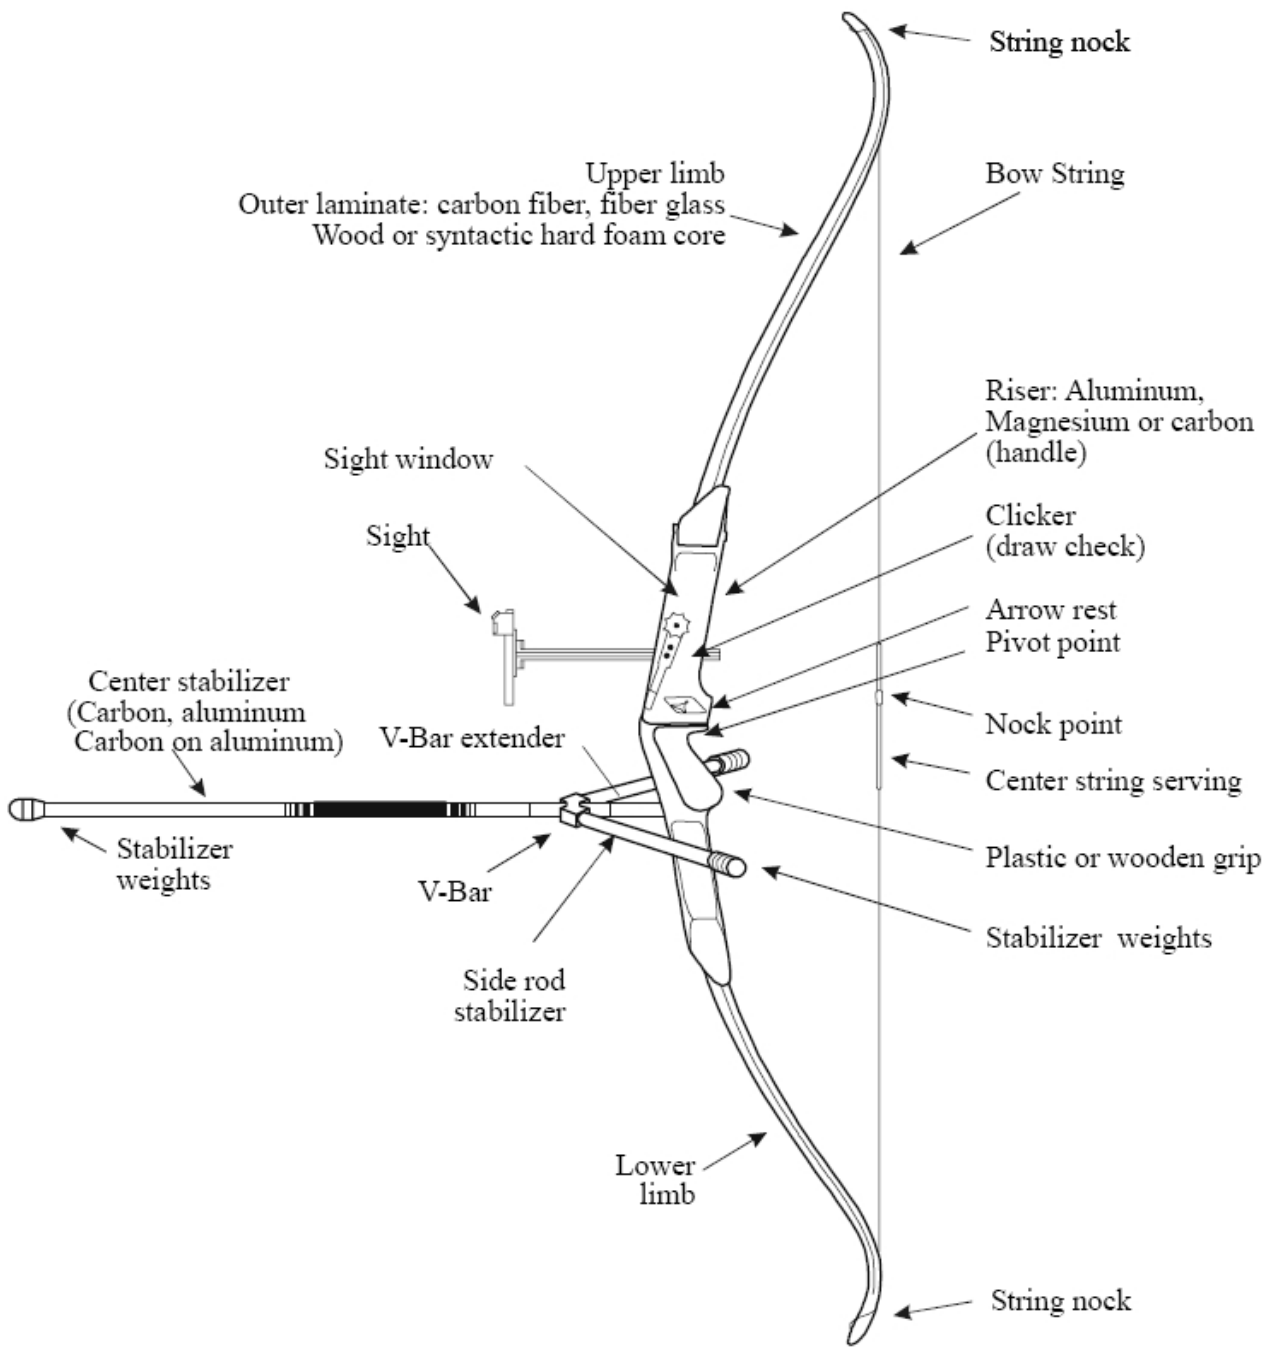

Arrow

Target

Face

$d$	$x$	$y$	$z$
diameter of face	color zone	scoring zone	diameter of inner 10
60 cm	6 cm	3 cm	3 cm
40 cm	4 cm	2 cm	2 cm

Face Setup

# Recurve Bow