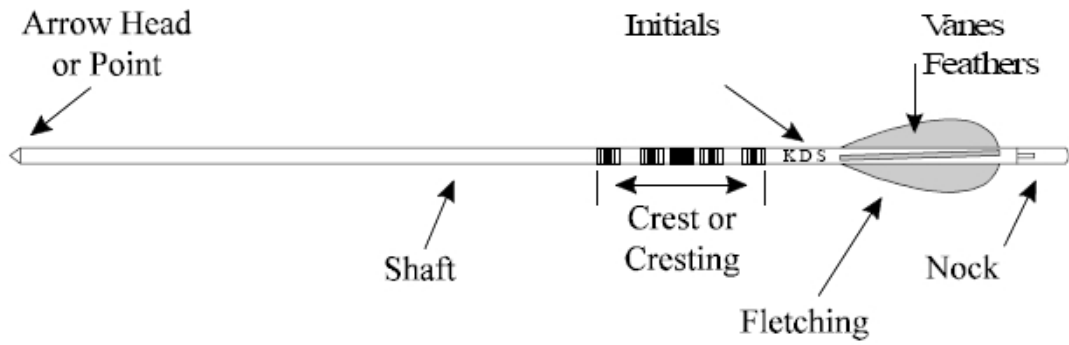

Arrow

Target

Face

$d$	$x$	$y$	$z$
diameter of face	color zone	scoring zone	diameter of inner 10
60 cm	6 cm	3 cm	3 cm
40 cm	4 cm	2 cm	2 cm

Face Setup