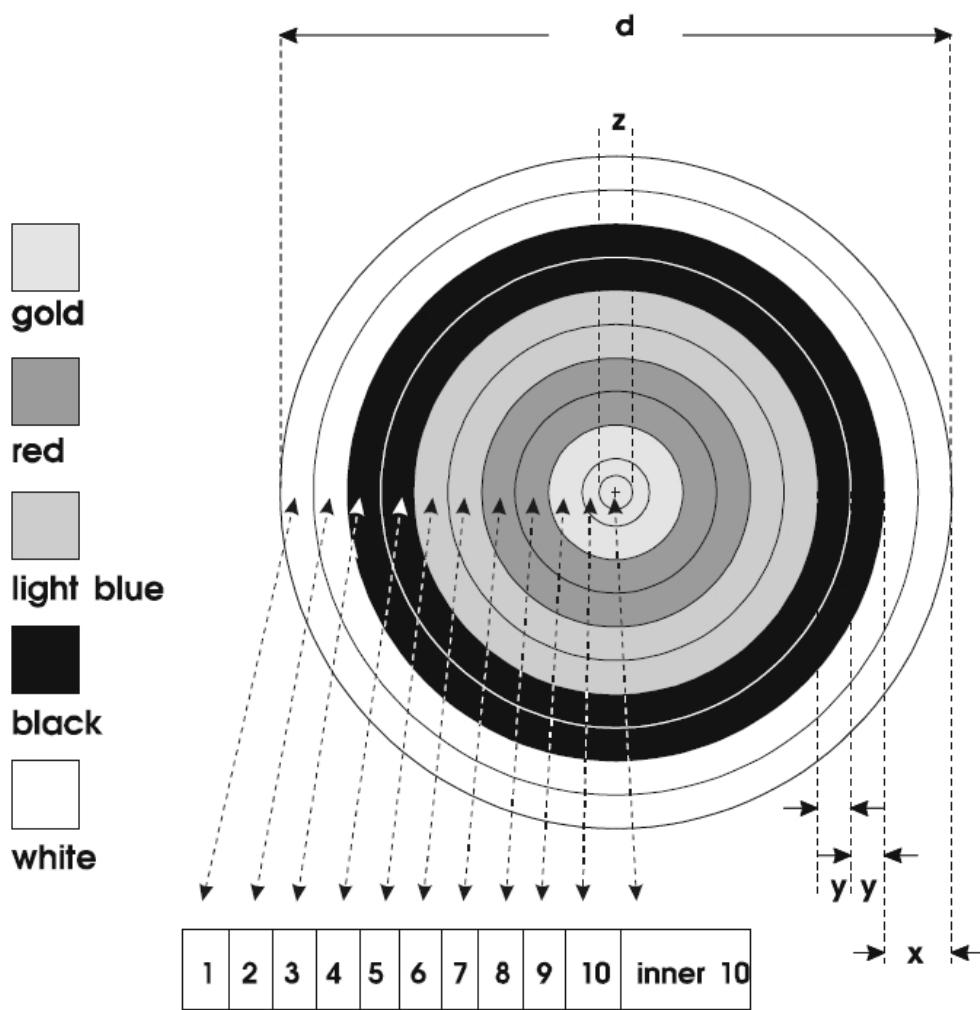

Arrow

Target

Face

$d$	$x$	$y$	$z$
diameter of face	color zone	scoring zone	diameter of inner 10
60 cm	6 cm	3 cm	3 cm
40 cm	4 cm	2 cm	2 cm

Face Setup