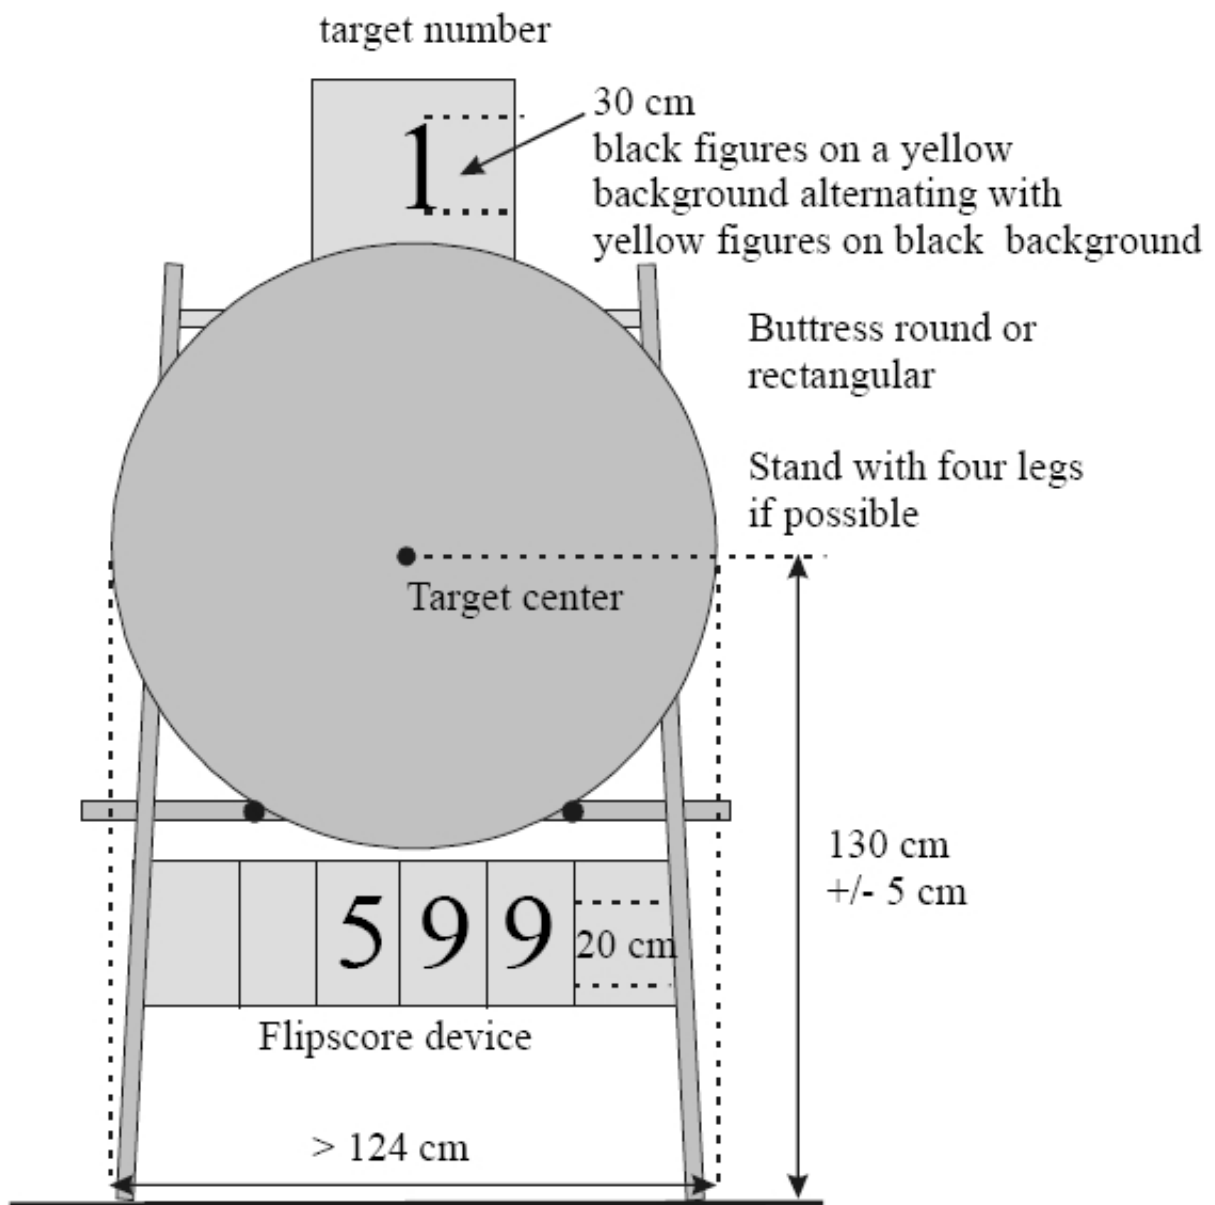

Arrow

Target

Face

$d$	$x$	$y$	$z$
diameter of face	color zone	scoring zone	diameter of inner 10
60 cm	6 cm	3 cm	3 cm
40 cm	4 cm	2 cm	2 cm

Face Setup