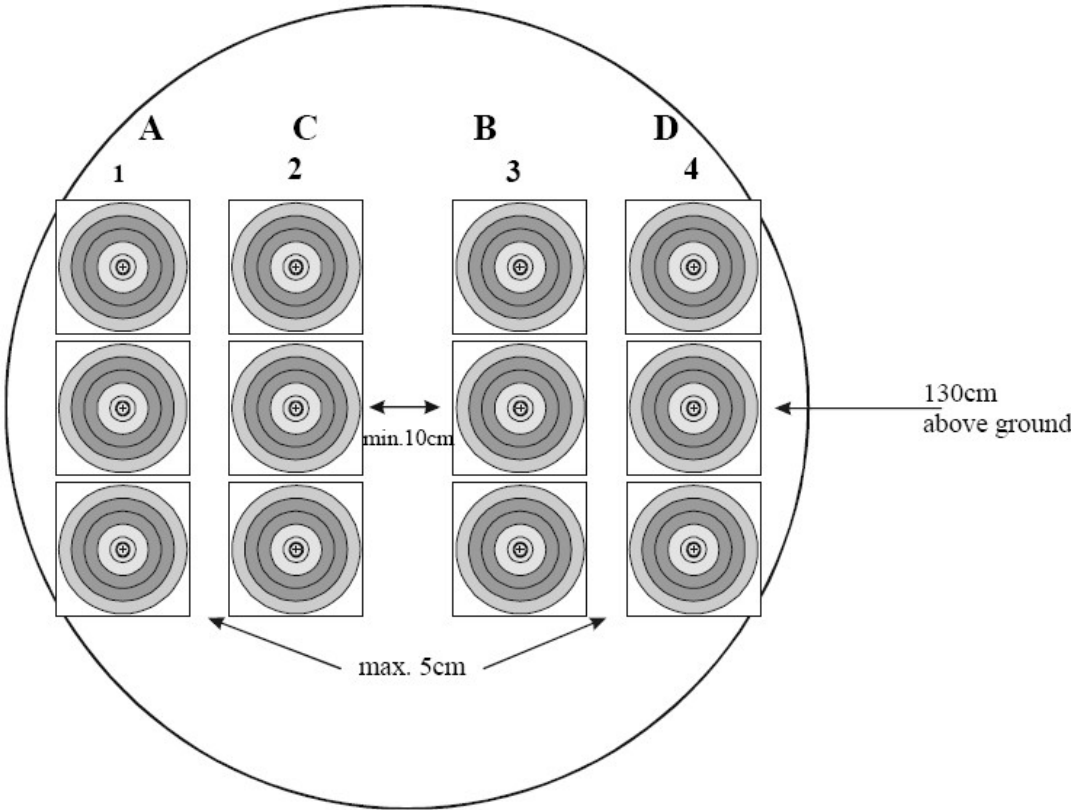

Arrow

Target

Face

$d$	$x$	$y$	$z$
diameter of face	color zone	scoring zone	diameter of inner 10
60 cm	6 cm	3 cm	3 cm
40 cm	4 cm	2 cm	2 cm

Face Setup